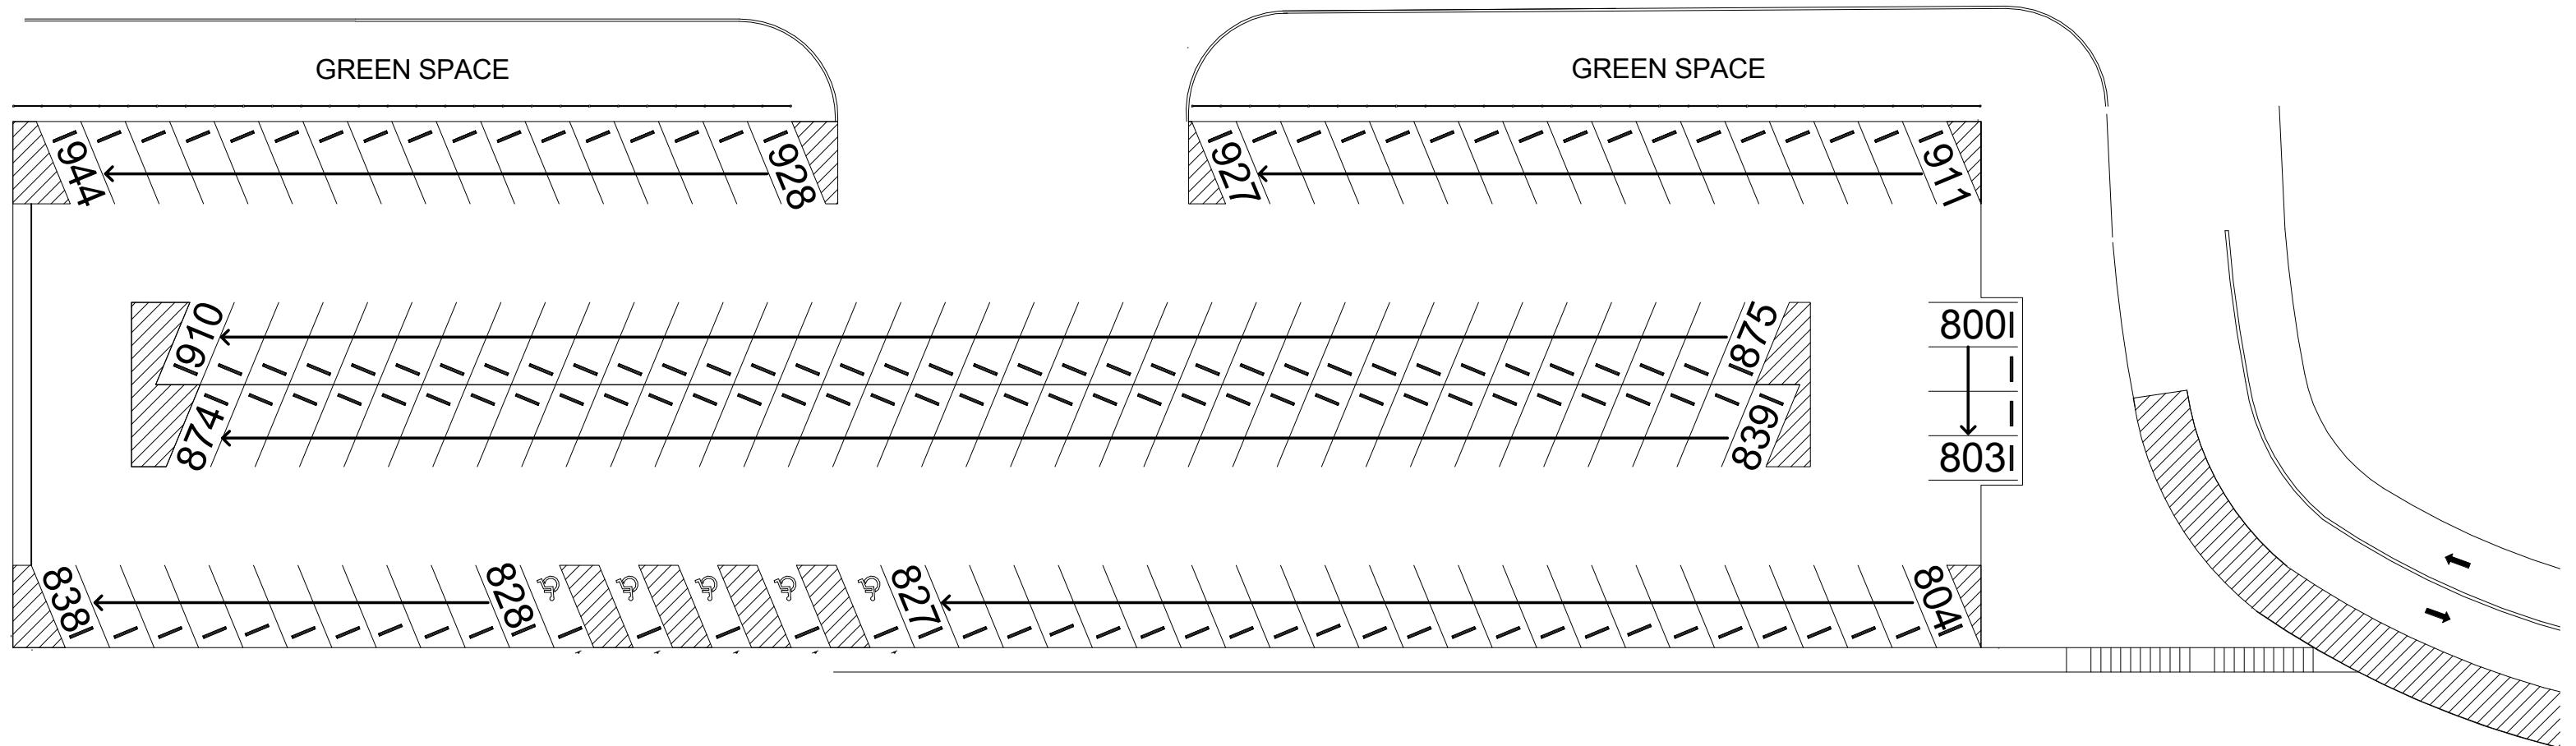

BLACK LOT

NORTH DIXIE DRIVE

Parking - BISD | Slade Field Parking