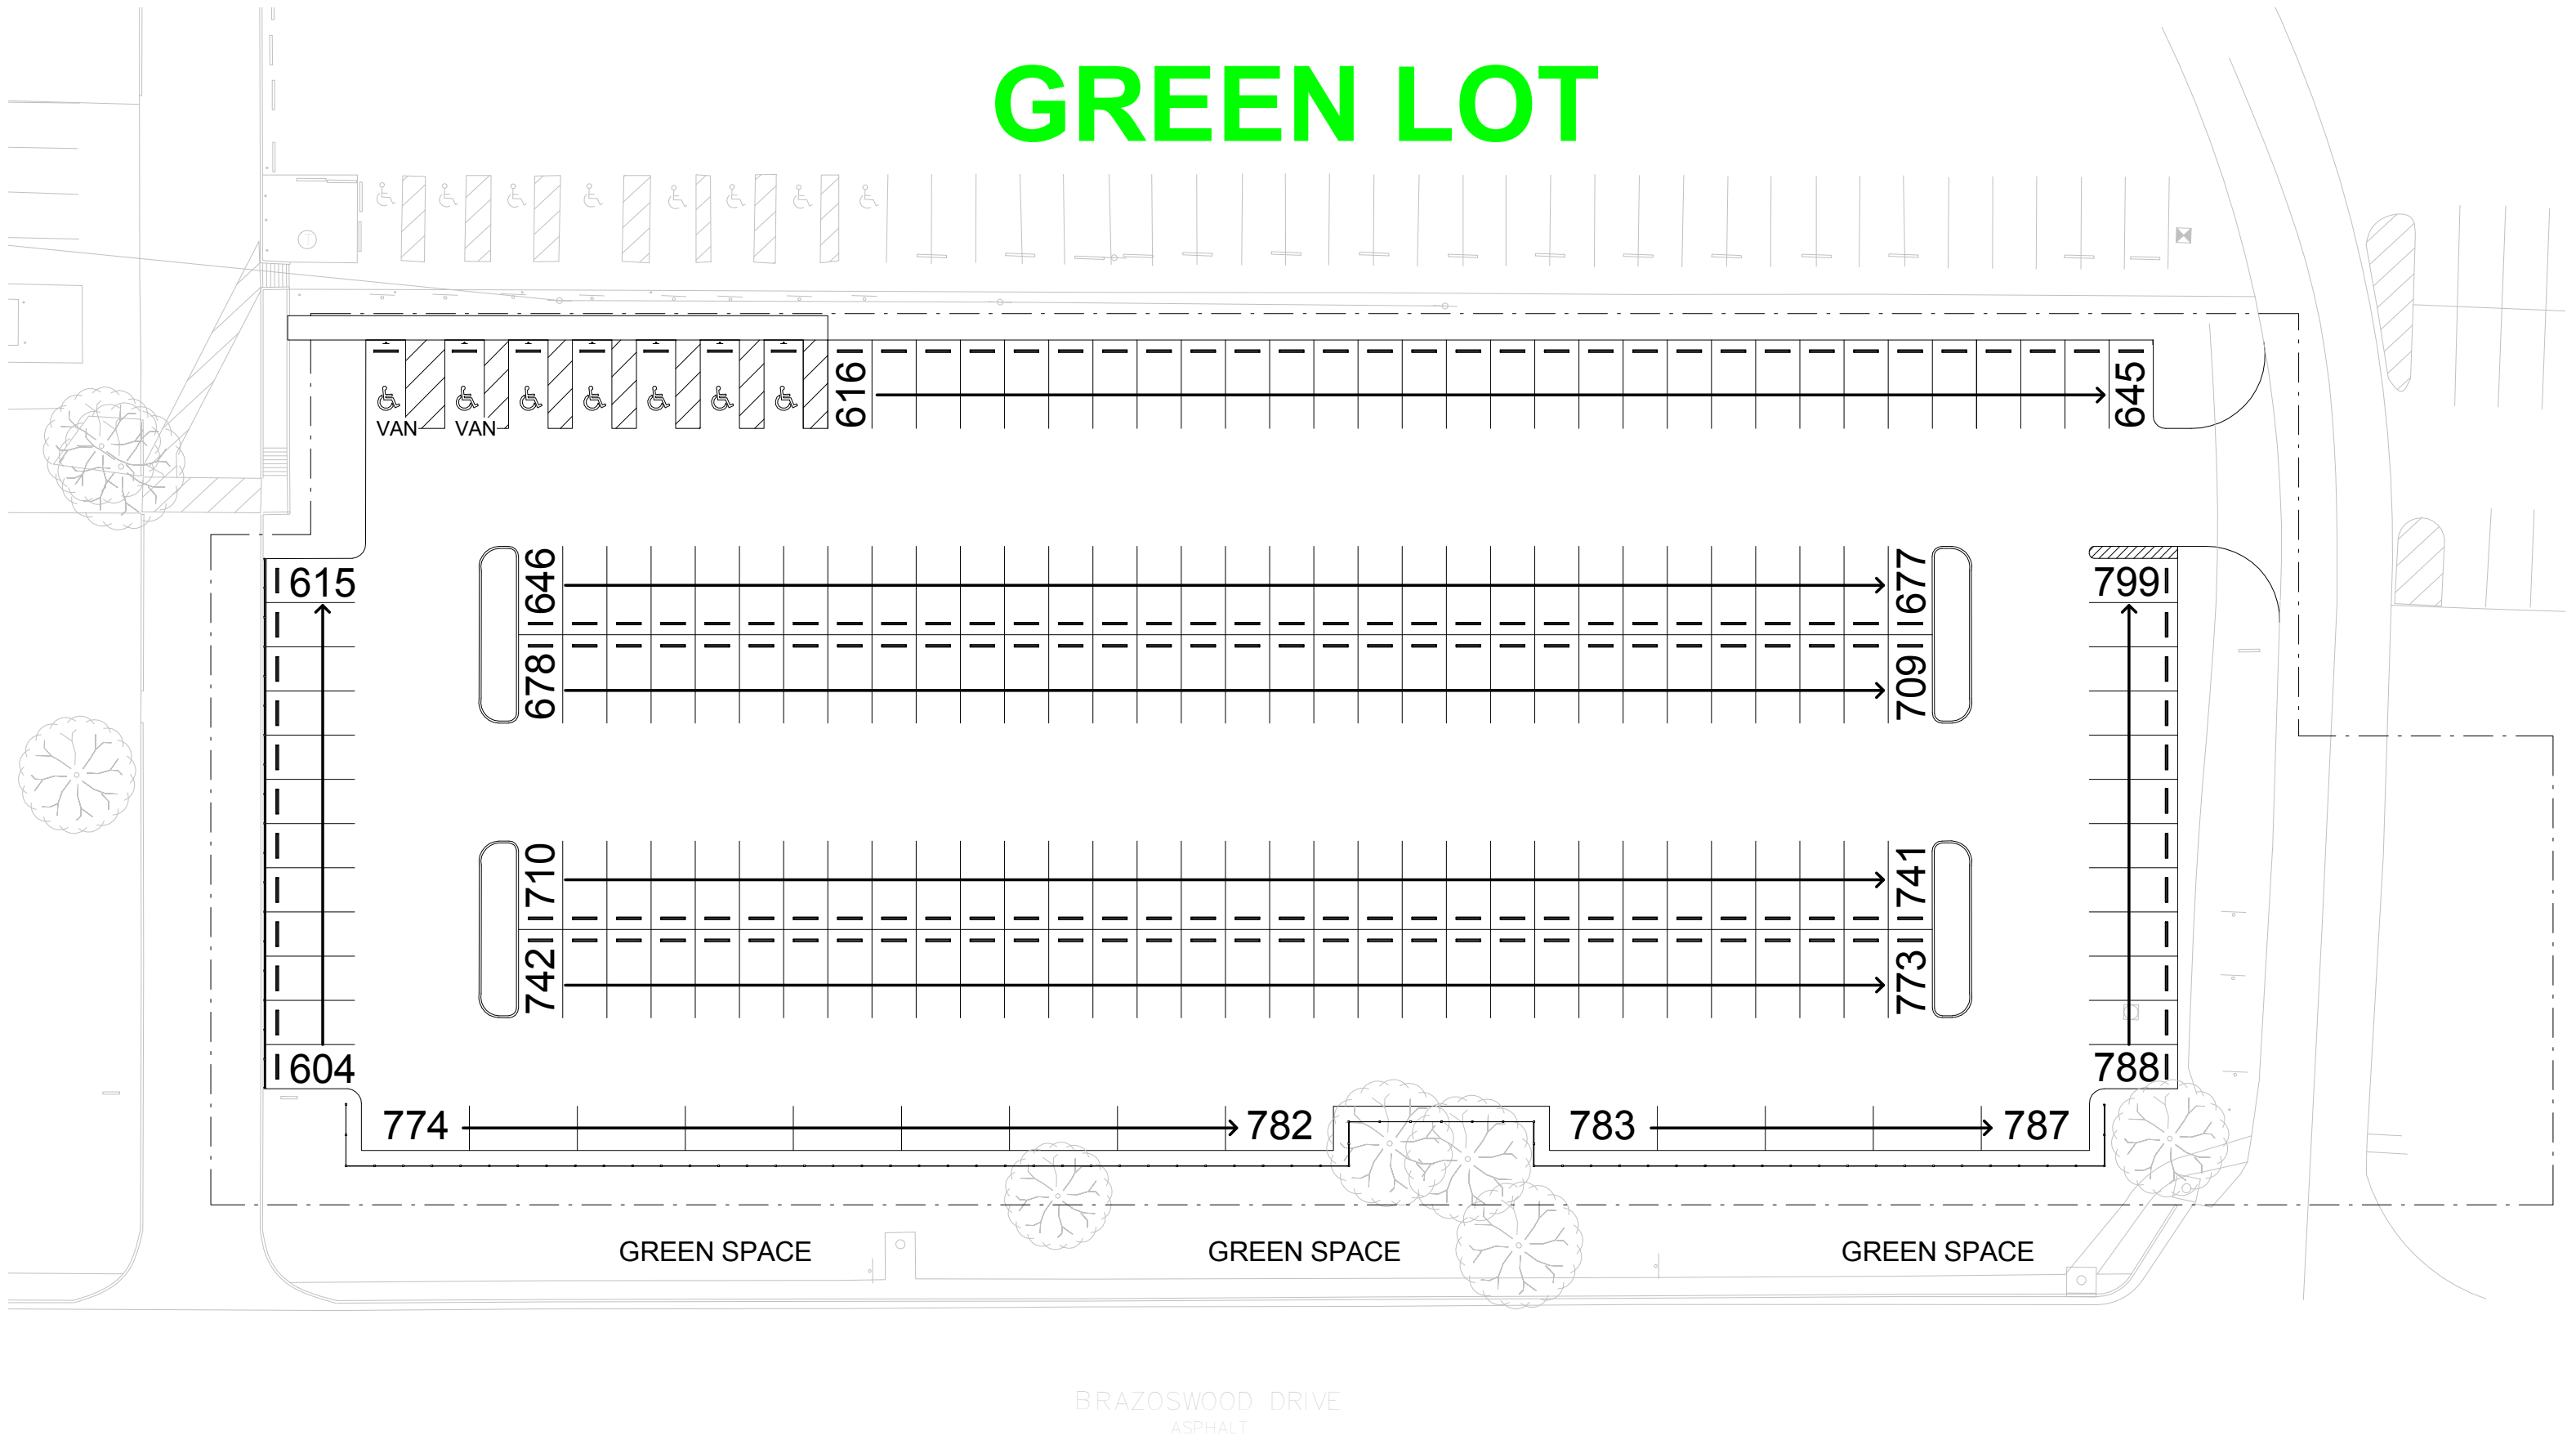

# GREEN LOT

BRAZOSWOOD DRIVE  
ASPHALT

Parking - BISD | Brazoswood HS Parking