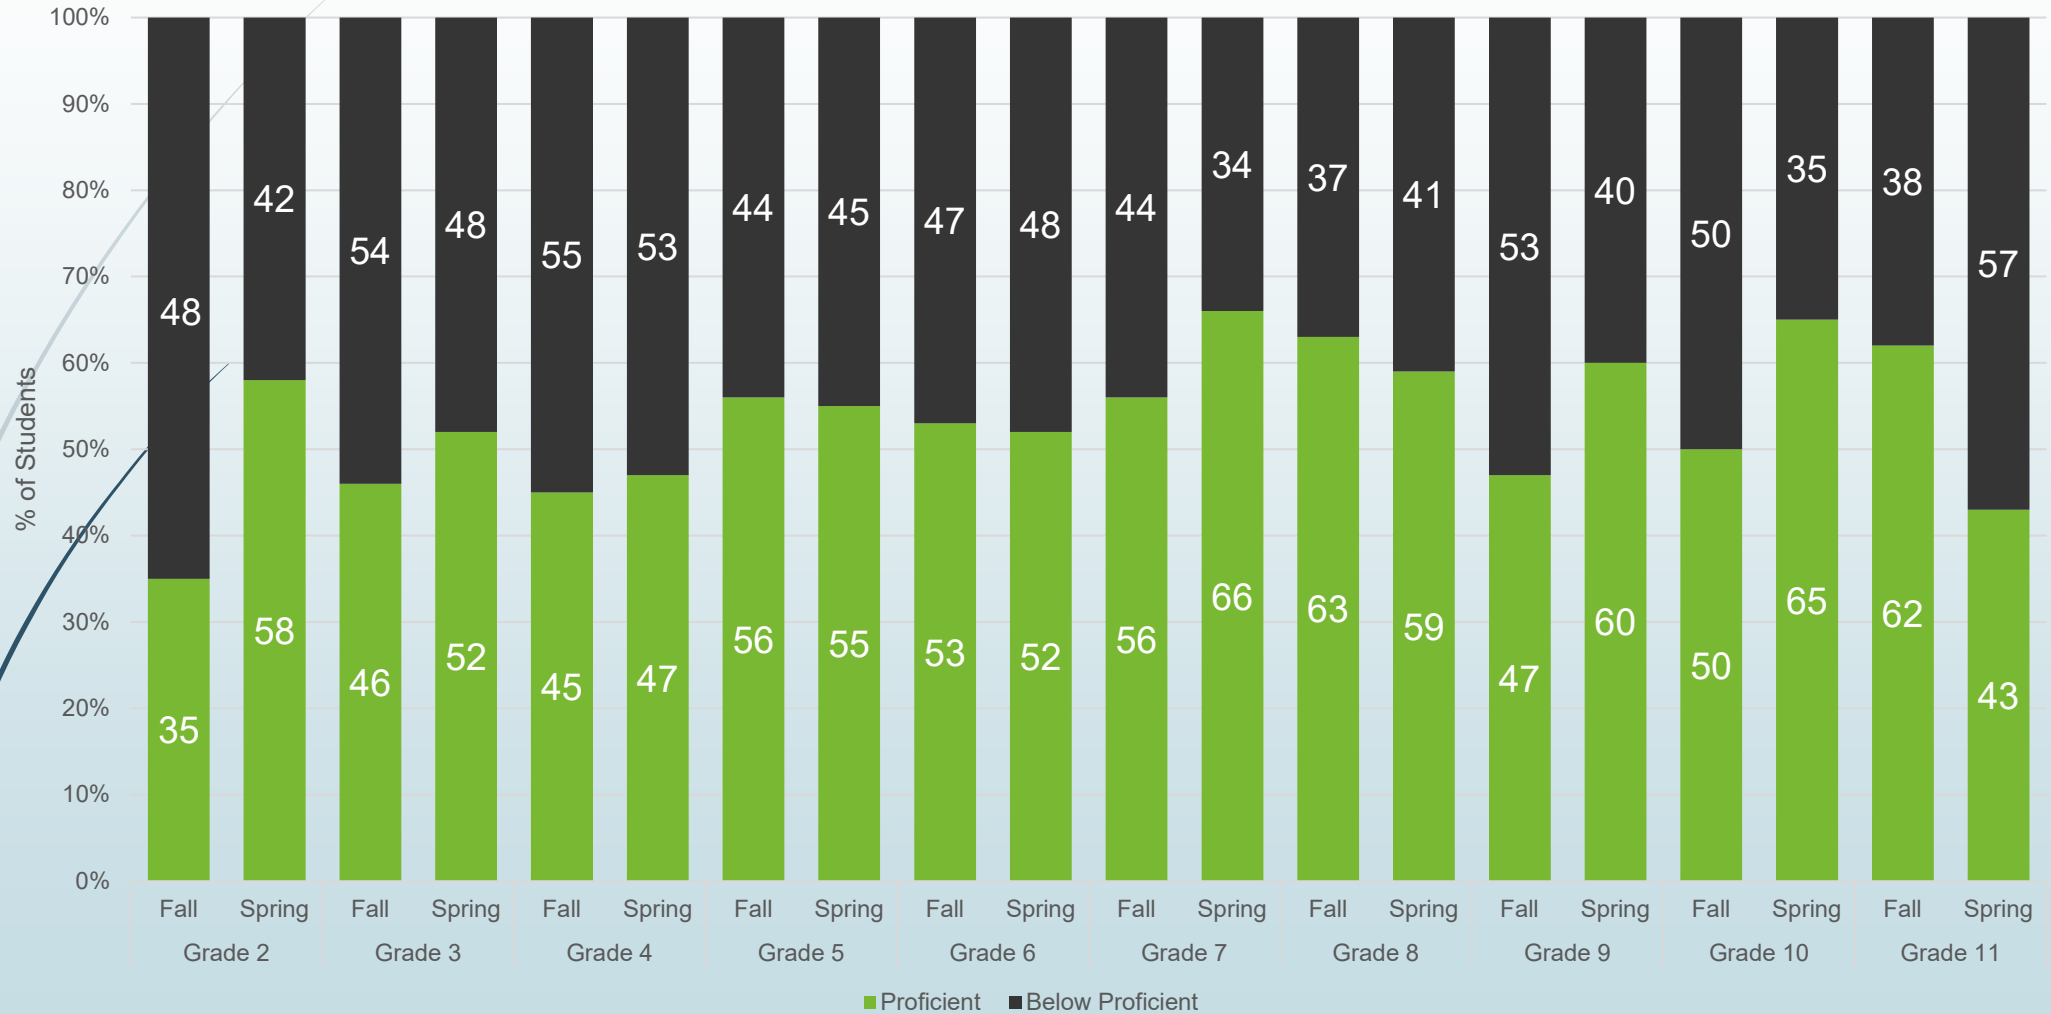

Caledonia Central Supervisory Union

Renaissance STAR Assessment Summary
End-of-School Year 2020-2021

A dark blue arrow points to the right from the left edge of the slide. Several thin, curved lines in shades of blue and grey originate from the left side and sweep across the slide towards the right.

Renaissance STAR

- Assesses Reading & Math
- Local Assessment for Grades 2-11
- Typically administered three times per year
 - Progress Monitoring happens more frequently

CCSU

STAR Reading Summary

CCSU STAR Reading 2020-2021