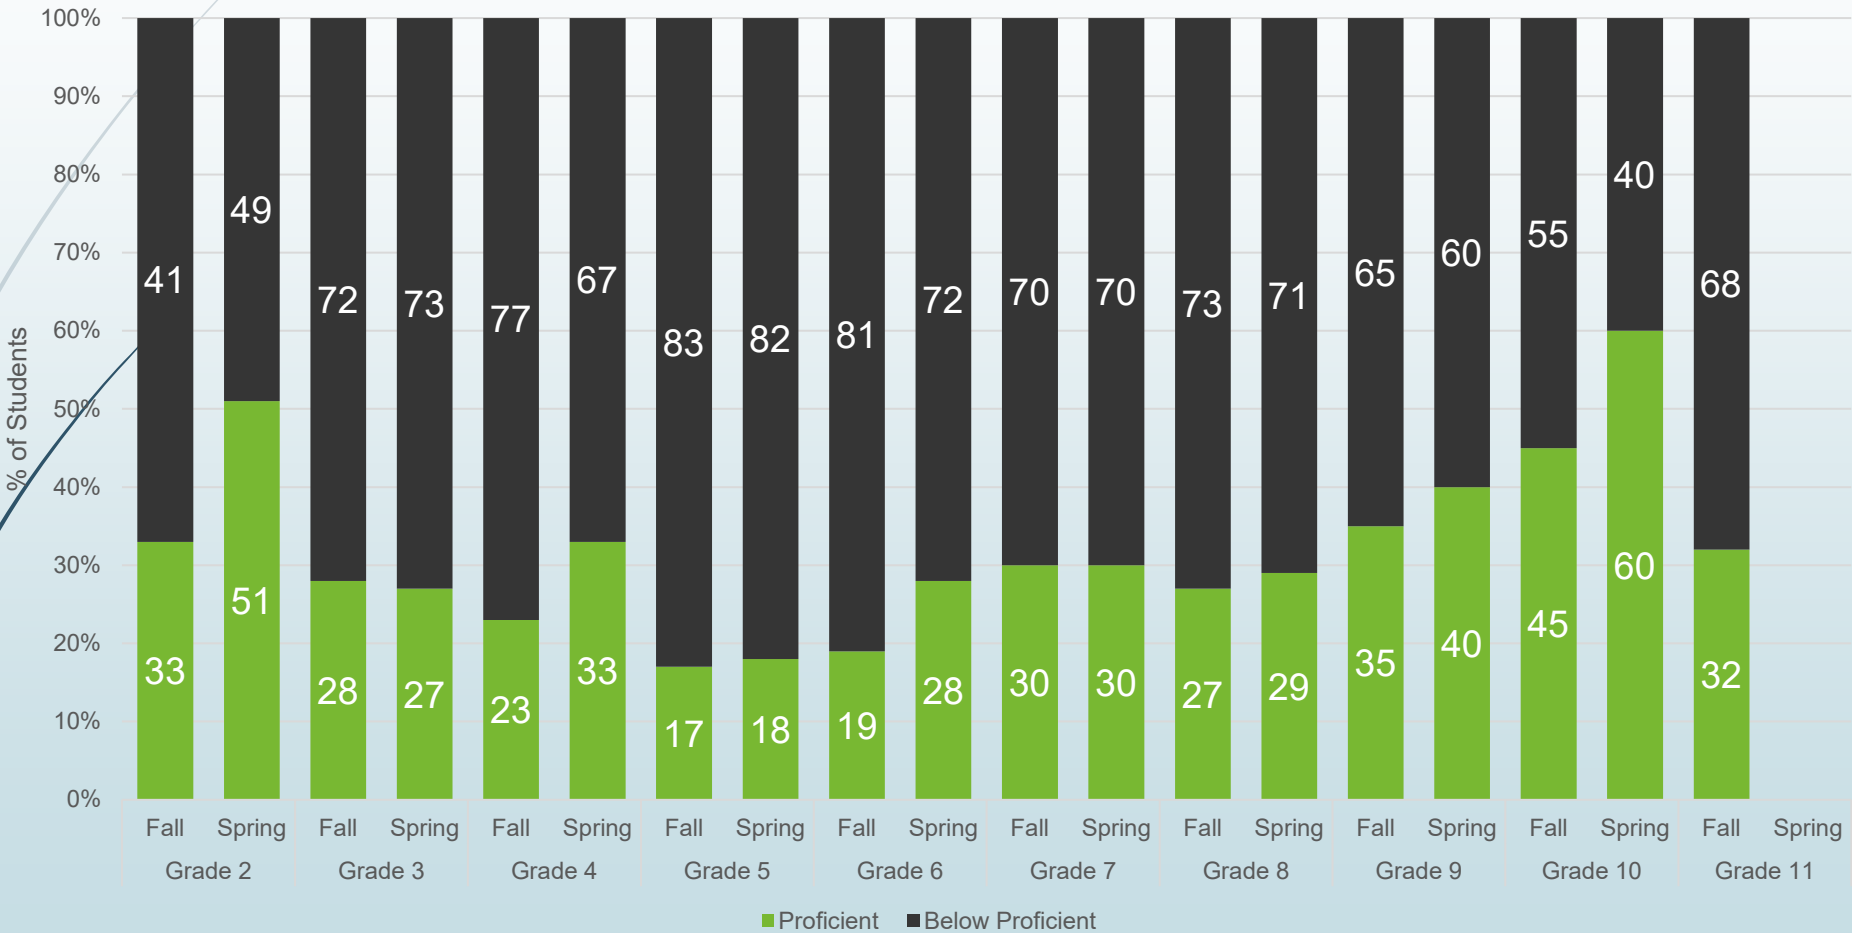

CCSU STAR Mathematics 2020-2021

*Grades 9-11 Data reflects the percent proficient out of the number of students who took the assessment.