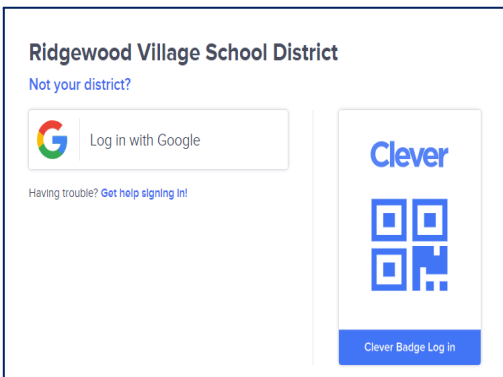

Ridgewood Public Schools

Student Online Programs Login Information for Grades K-5

Students can access our online Math, Language Arts, Social Studies, World Language, and Keyboarding programs using their GOOGLE/DISTRICT NETWORK credentials, unless otherwise noted.

Student Name: (example) Ima Student

Grade: (example) 05

Teacher Email Address: (example) steacher@ridgewood.k12.nj.us

School: (example) Ridgewood Elementary School

Student District Network User Name/Password: (example) 10xstudent / example99

Student Google Account Username/Password: (example) 10xstudent@ridgewood.k12.nj.us / example99

To access these programs, students logon to the district Clever portal, which can be accessed from the district website under **For Students, Clever Portal** or <https://clever.com/in/ridgewoodnj>

Click "Log in with Google".

IMPORTANT NOTE: It is recommended that students have a separate Google Chrome profile from other family members on a home computer, or use a different browser such as Firefox. If the student is attempting to logon from a home computer under another family member's Google account, they must sign out and the **student must Sign In with their own student Google credentials.**