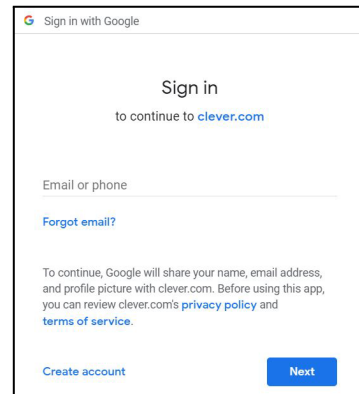

After successfully signing in and linking the student's Google account, the Clever portal will load. It will display buttons which are linked to the following programs:

SOCIAL STUDIES PROGRAM All Elementary Schools – Grades 2-5 Automatic single-sign on through Clever with student's District Google account credentials.	SAVVAS (Pearson) EASYBRIDGE: REALIZE enVision MATH PROGRAM All Elementary Schools – Grades K-5 Automatic single-sign on through Clever with student's District Google account credentials. Or click on the link to Google Classroom (check with the teacher).
IXL MATH PROGRAM All Elementary Schools – Grades K-5 Automatic single-sign on through Clever with student's District Google account credentials.	ExploreLearning - REFLEX MATH PROGRAM All Elementary Schools – Grades K-5 Click on the link in Clever. For the first time, students will enter the teacher's email address, select their class name, select student's name, and link their network account. After which, just click on the link for automatic single sign-on.
Raz-Kids READING PROGRAM All Elementary Schools – Grades K-2 Automatic single-sign on through Clever with student's District Google account credentials.	MYSTERY SCIENCE PROGRAM All Elementary Schools - Grades K-5 Click on the link in Clever. Students will follow teachers' instructions to save the student's password for single sign-on.
KEYBOARDING PROGRAM All Elementary Schools – Grades 1-5 Click on the link in Clever. Students enter their District Network username and password.	SPANISH PROGRAM All Elementary Schools - Grades 2-5 Students enter their District Network username and password.