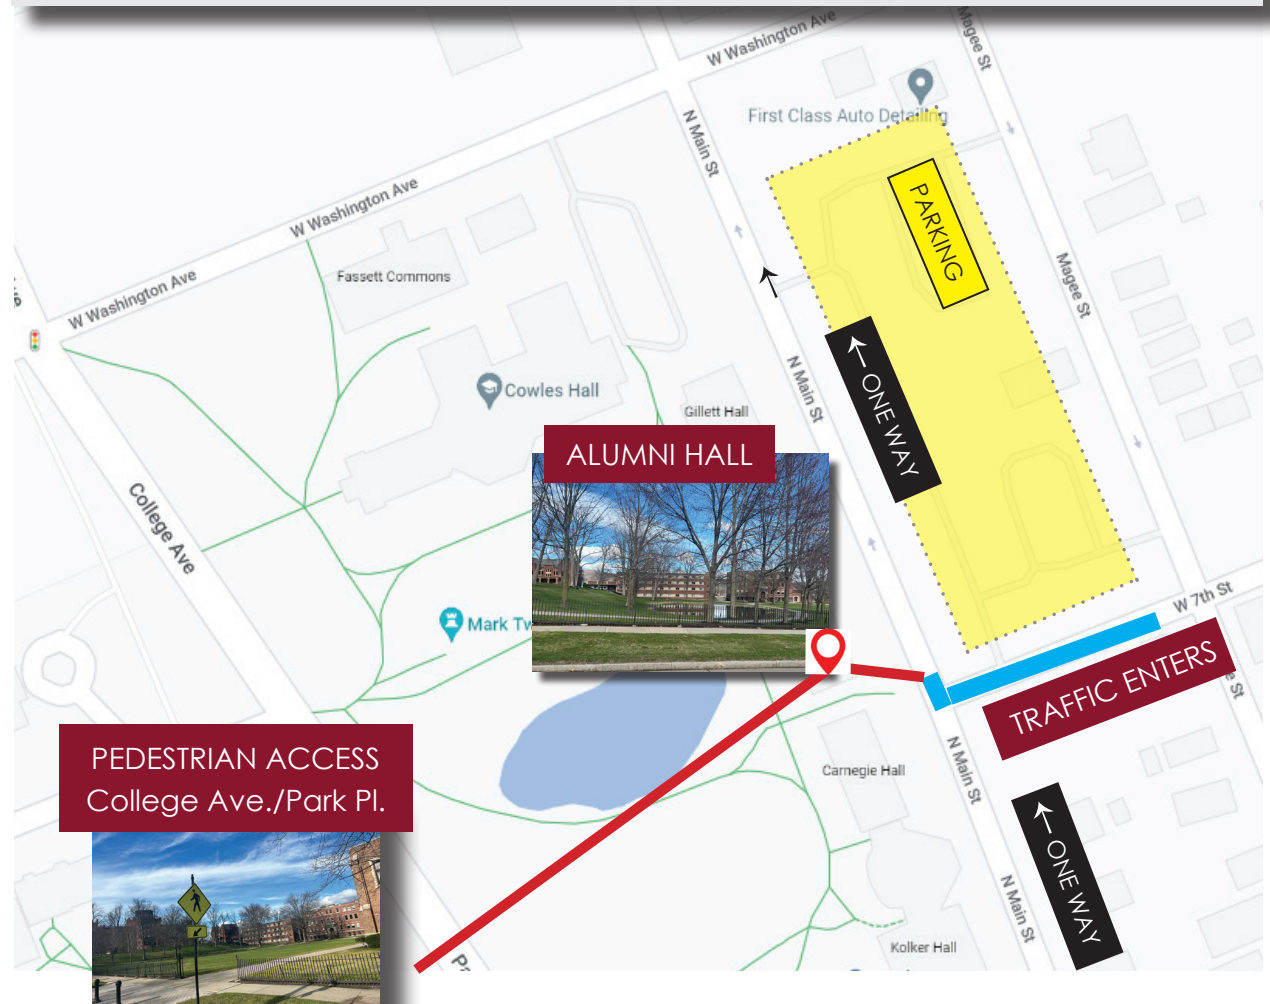

ECSD DISTRICT ADMINISTRATION