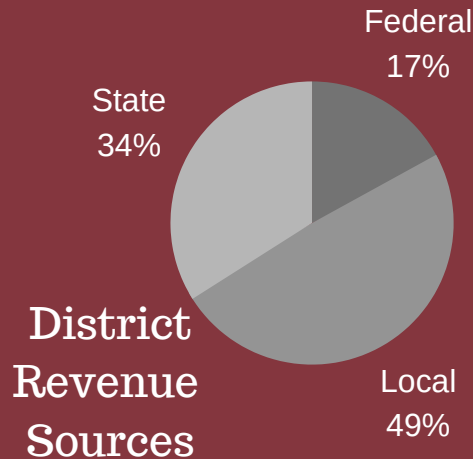

\$471 million

assessed
valuation

14 Years

22:1
student to
teacher
ratio

RPS educators have an average of 14 years experience

70%
of RPS teachers hold a Masters Degree or higher